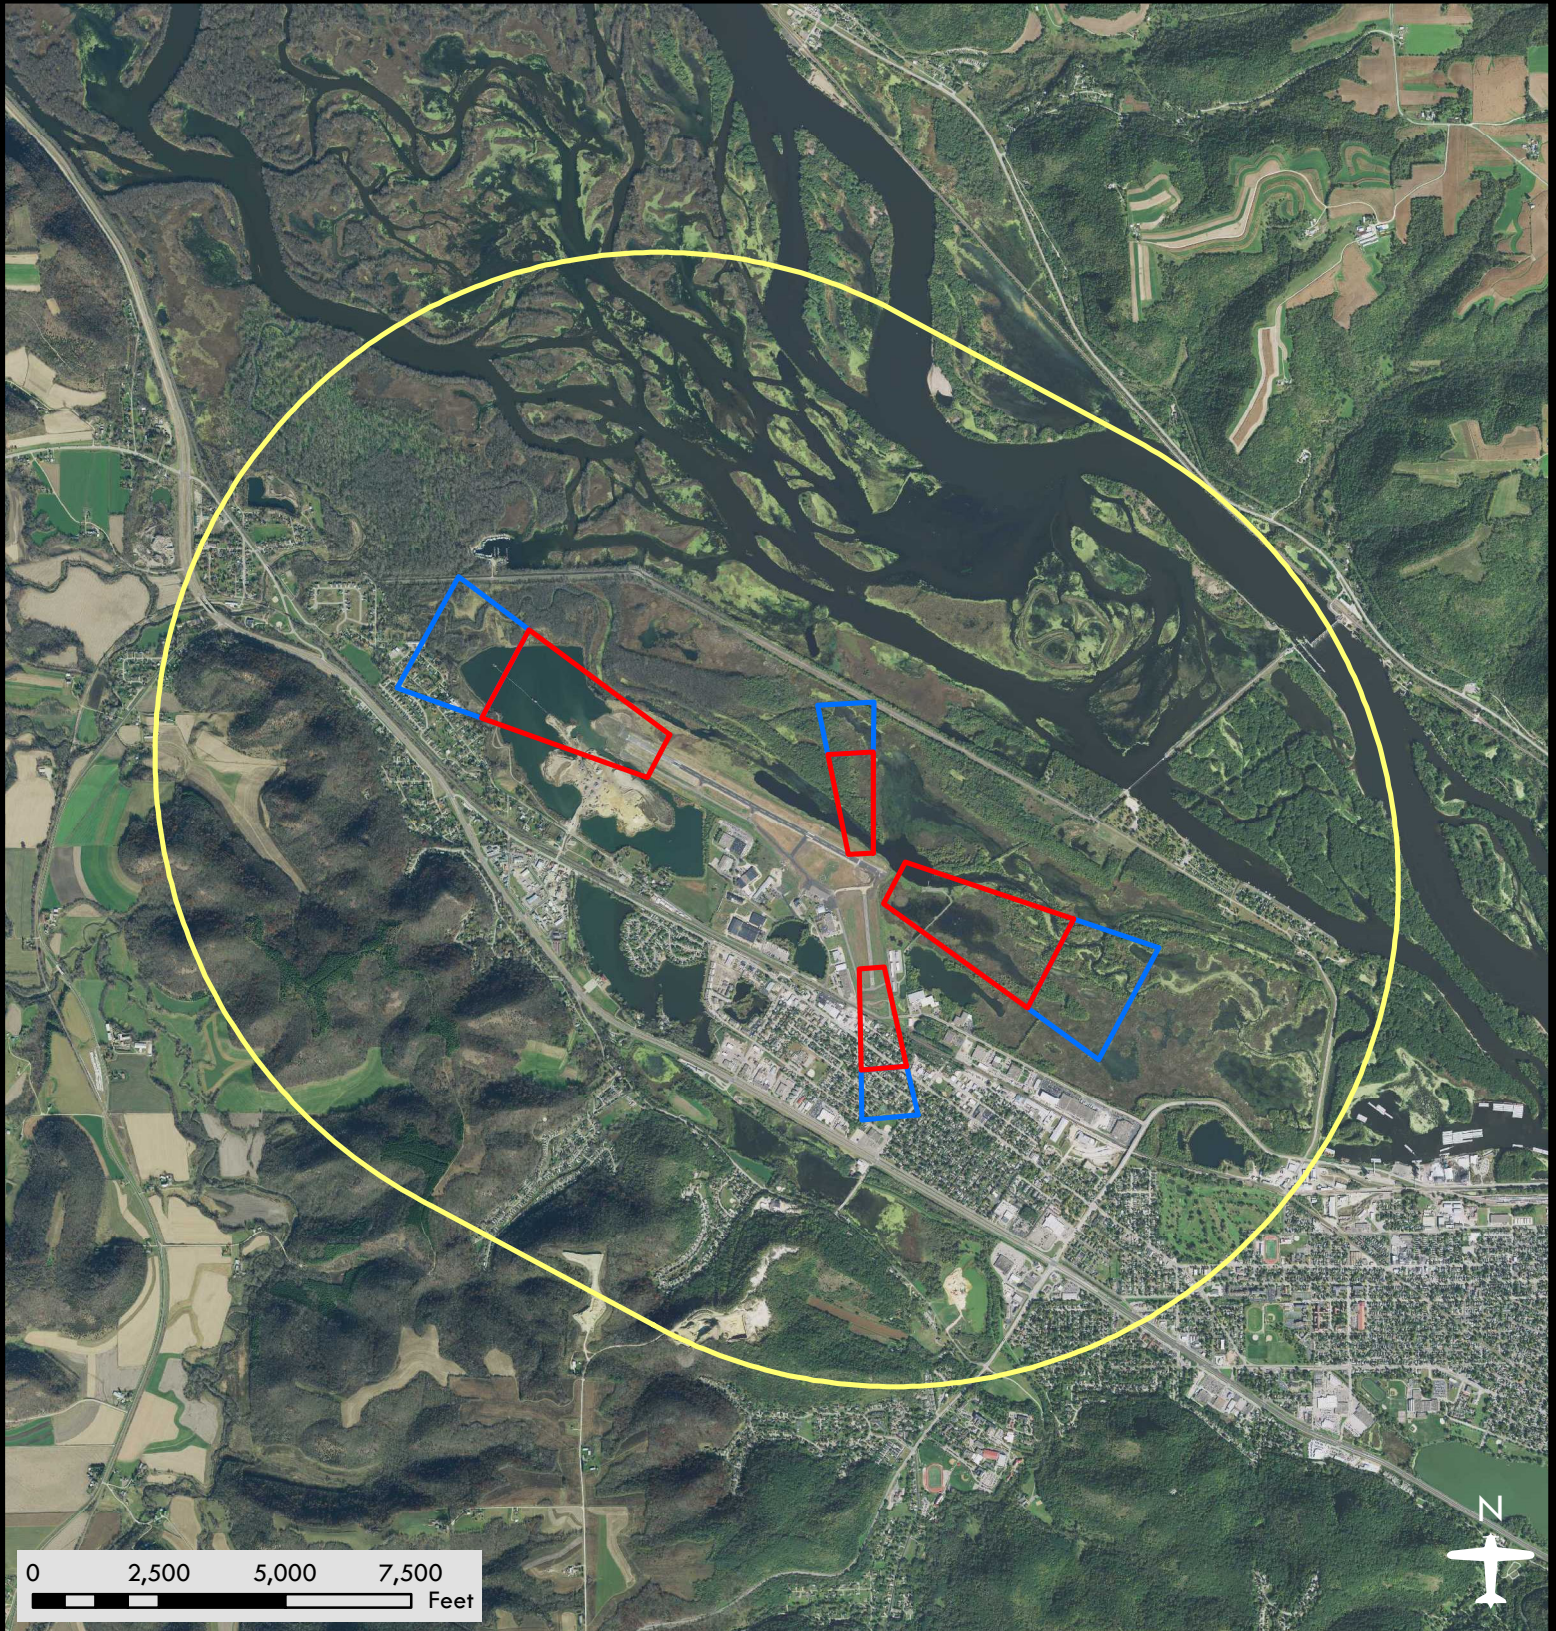

# Winona Municipal Airport - Max Conrad Field

Airport Safety Zones

Date: 08/08/2018

## Legend

-  Zone A
-  Zone B
-  Zone C

**DISCLAIMER:** This is not an official zoning map. To view the official map and ordinance for this airport, please visit the Airport Zoning Information Warehouse at <https://www.dot.state.mn.us/aero/planning/zoning-warehouse.html>. The State of Minnesota makes no representations or warranties expressed or implied, with respect to the reuse of the data provided herewith regardless of its format or the means of its transmission. There is no guarantee or representation to the user as to the accuracy, currency, suitability, or reliability of this data for any purpose. The user accepts the data "as is." The State of Minnesota assumes no responsibility for loss or damage incurred as a result of any user's reliance on this data. All maps and other material provided herein are protected by copyright. Permission is granted to copy and use the materials herein.